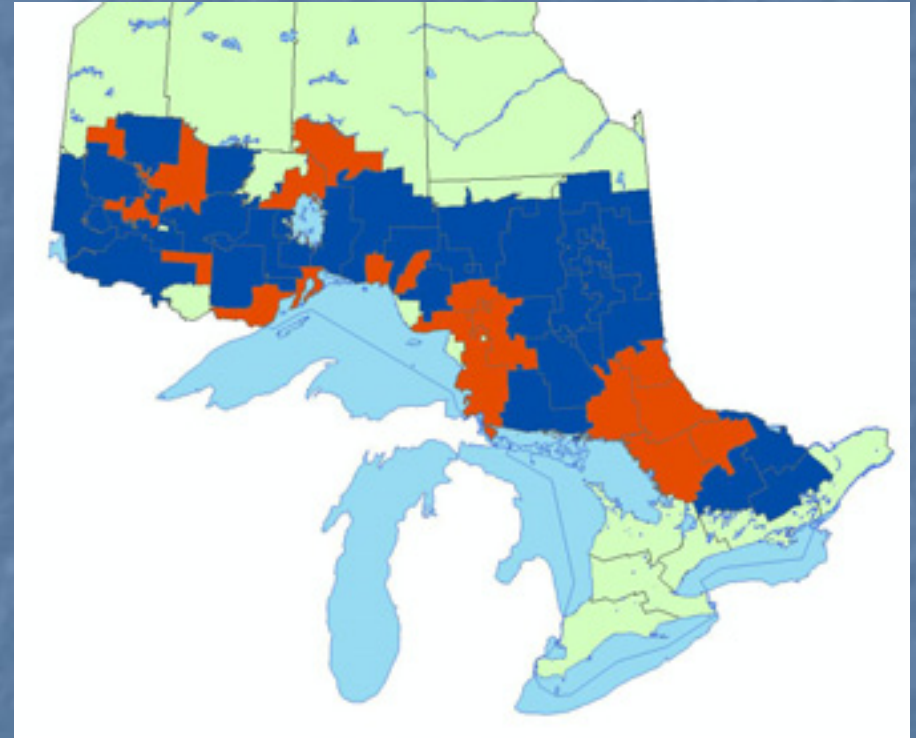

GYSU Origins

- established in 1999
- growing partnership
- voluntary participation
- co-chairs